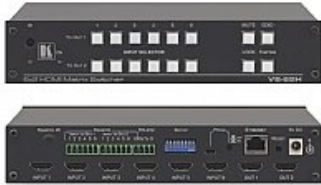

## VS-62H

6x2 4K60 4:2:0 HDMI Automatic Matrix  
Switcher

| HDMI | Ethernet - RJ-45 | HDCP Compliant  
| 4K/60 UHD (4:2:0)

VS-62H is a high-quality, 6x2 matrix switcher for 4K@60Hz (4:2:0) HDMI signals. It reclocks and equalizes the signals and can route any input to either or both outputs simultaneously. It supports resolutions up to 4K@60Hz (4:2:0) and WUXGA

## FEATURES

**Max. Data Rate** - 8.91Gbps (2.97Gbps per graphics channel)

**Max. Resolution** - 4K@60Hz (4:2:0) and WUXGA

**HDCP 1.4 Compliant**

**HDMI Support** - 3D, Deep Color, x.v.Color™, Lip Sync, Dolby® TrueHD, Dolby Digital Plus, DTS-HD®, and 7.1 PCM

**EDID Capture** - Copies and stores the EDID from a display device

**Programmable Step-In Functionality** - When used in conjunction with compatible step-in devices, such as the SID-X3N (using an HDMI cable that supports HEC, the HDMI Ethernet Channel)